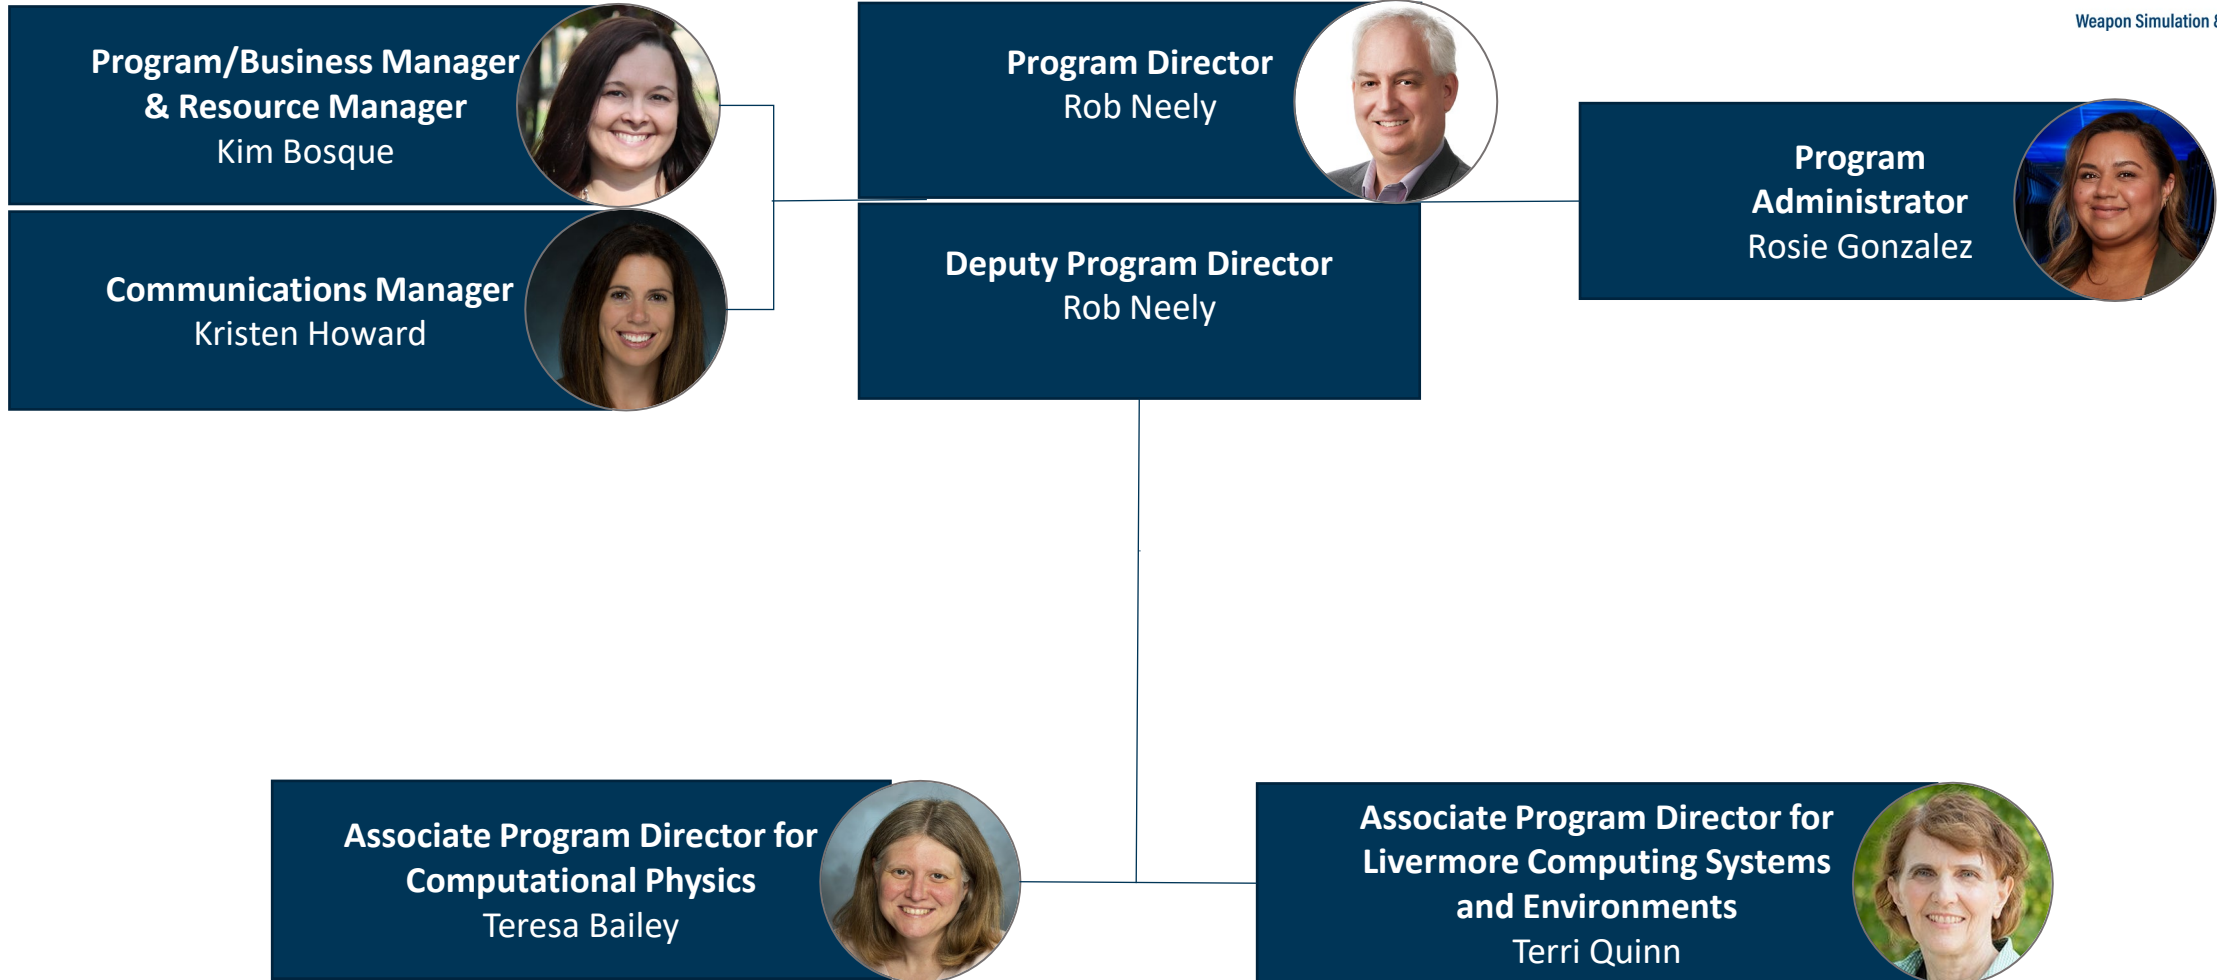

# Weapon Simulation and Computing (WSC)

# WSC/Livermore Computing (LC) Systems and Environments

# Advanced Simulation and Computing (ASC)

# Weapon Simulation and Computing Administrative Team

**Program Administrator**  
Rosie Gonzalez

**WSC/CP**  
**Business Operations Specialist**  
Kim Cargile

**WSC/LC**  
**Administrative Specialist**  
Kelly Remlinger