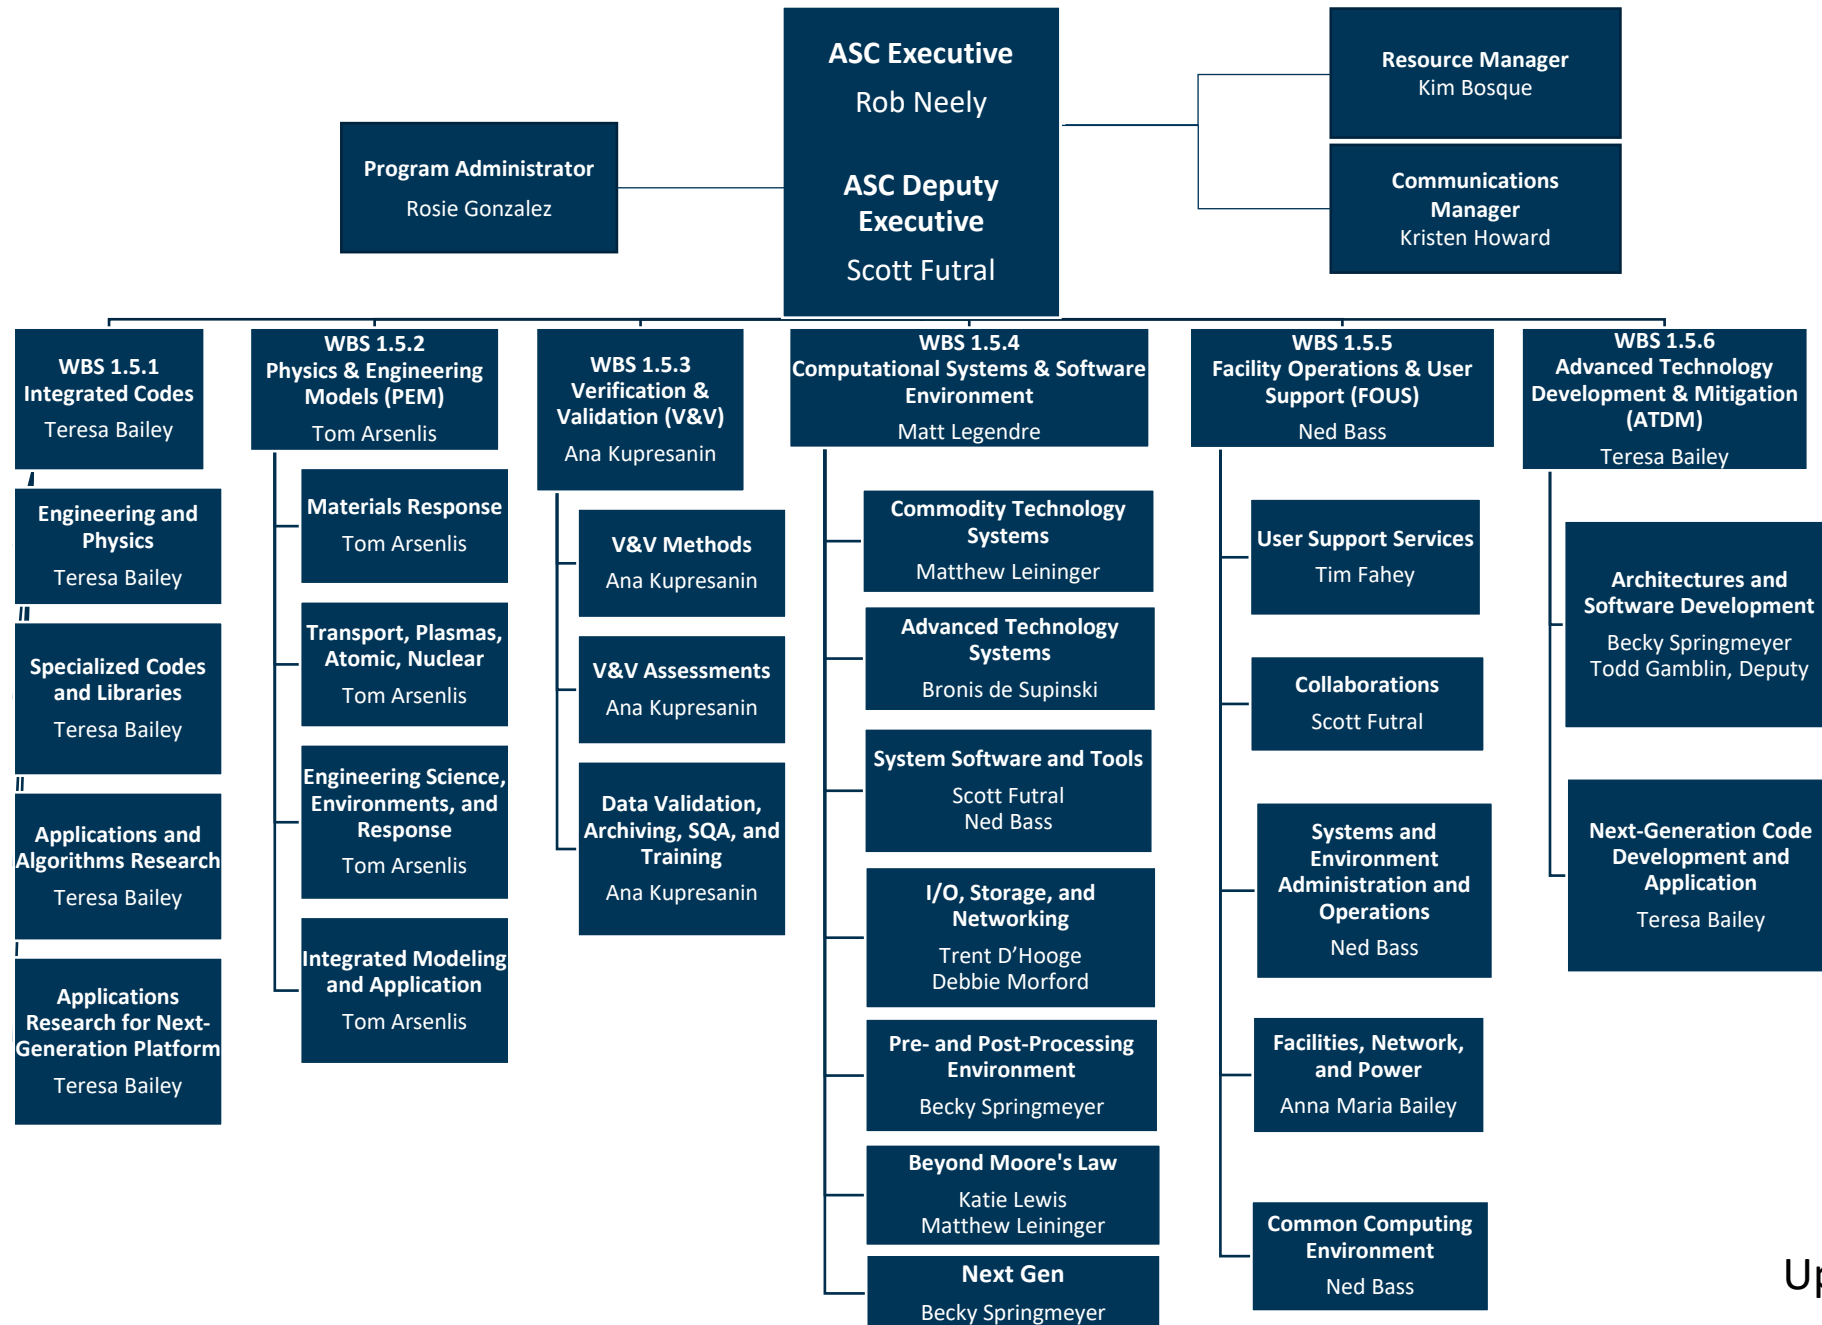

# Weapon Simulation and Computing (WSC)

# WSC/Livermore Computing (LC) Systems and Environments

# Advanced Simulation and Computing (ASC)

# Weapon Simulation and Computing Administrative Team

**Program Administrator**  
Rosie Gonzalez

**WSC/CP**  
**Business Operations Specialist**  
Kim Cargile

**WSC/LC**  
**Administrative Specialist**  
Kelly Remlinger